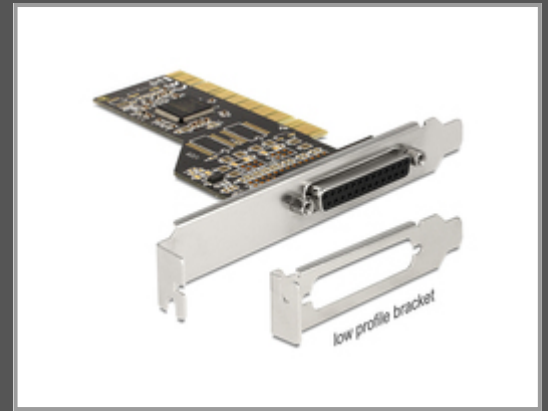

# Delock 89362 - PCI - Parallel - 0,0015 Gbit/s - Windows 7 Home Basic - Windows 7 Home Basic x64 - Windows 7 Home Premium - Windows 7 Home Premium...

Karte > 1 x Parallel

Gruppe	Netzwerkadapter / Schnittstellen
Hersteller	Delock
Hersteller Art. Nr.	89362
EAN/UPC	4043619893621

## Hauptmerkmale

	Allgemein
Hostschnittstelle	PCI
Ausgangsschnittstelle	Parallel
Datenübertragungsrate (max)	0,0015 Gbit/s
Unterstützt Windows-Betriebssysteme	Windows 7 Home Basic, Windows 7 Home Basic x64, Windows 7 Home Premium, Windows 7 Home Premium x64, Windows 7 Professional, Windows 7 Professional x64, Windows 7 Starter, Windows 7 Starter x64, Windows 7 Ultimate, Windows 7 Ultimate x64, Windows 8, Windows 8 Enterprise, Windows 8 Enterprise x64, Windows 8 Pro, Windows 8 Pro x64, Windows 8 x64, Windows Vista Business, Windows Vista Business x64, Windows Vista Enterprise, Windows Vista Enterprise x64, Windows Vista Home Basic, Windows Vista Home Basic x64, Windows Vista Home Premium, Windows Vista Home Premium x64, Windows Vista Ultimate, Windows Vista Ultimate x64, Windows XP Home, Windows XP Home x64, Windows XP Professional, Windows XP Professional x64