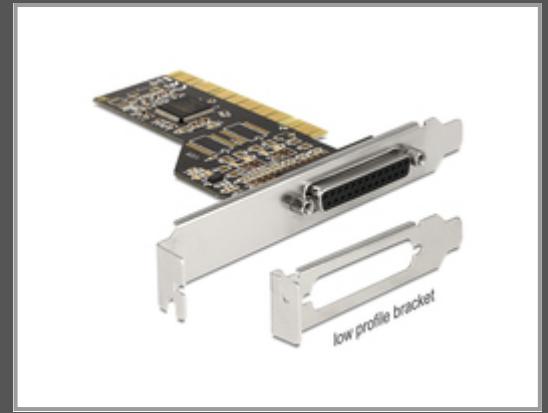

Delock 89362 - PCI - Parallel - 0,0015 Gbit/s - Windows 7 Home Basic - Windows 7 Home Basic x64 - Windows 7 Home Premium - Windows 7 Home Premium...

Karte > 1 x Parallel

Gruppe	Netzwerkadapter / Schnittstellen
Hersteller	Delock
Hersteller Art. Nr.	89362
EAN/UPC	4043619893621

Hauptmerkmale

	Allgemein
Hostschnittstelle	PCI
Ausgangsschnittstelle	Parallel
Datenübertragungsrate (max)	0,0015 Gbit/s
Unterstützt Windows-Betriebssysteme	Windows 7 Home Basic, Windows 7 Home Basic x64, Windows 7 Home Premium, Windows 7 Home Premium x64, Windows 7 Professional, Windows 7 Professional x64, Windows 7 Starter, Windows 7 Starter x64, Windows 7 Ultimate, Windows 7 Ultimate x64, Windows 8, Windows 8 Enterprise, Windows 8 Enterprise x64, Windows 8 Pro, Windows 8 Pro x64, Windows 8 x64, Windows Vista Business, Windows Vista Business x64, Windows Vista Enterprise, Windows Vista Enterprise x64, Windows Vista Home Basic, Windows Vista Home Basic x64, Windows Vista Home Premium, Windows Vista Home Premium x64, Windows Vista Ultimate, Windows Vista Ultimate x64, Windows XP Home, Windows XP Home x64, Windows XP Professional, Windows XP Professional x64