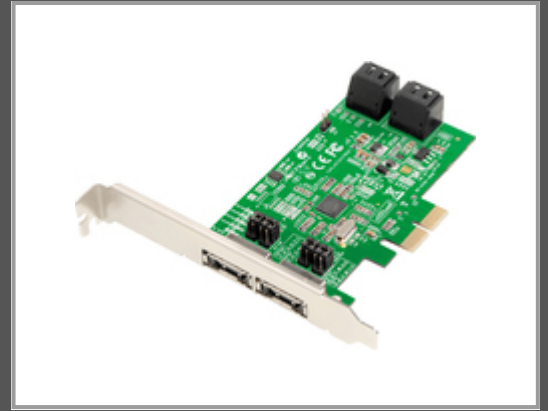

# Dawicontrol DC 624e Raid - Speichercontroller - Raid-Controller - Serial ATA

600 MB/s - SATA - PCI - PCI-Express - 7 Pin - RAID RAID

Gruppe	Controller
Hersteller	Dawicontrol
Hersteller Art. Nr.	DC-624E RAID
EAN/UPC	4027377386243

## Hauptmerkmale

	Allgemein
Unterstützte Speicherlaufwerk-Schnittstellen	SATA
Hostschnittstelle	PCI Express x2
RAID Level	0, 1, 5, 10, JBOD
Unterstützt Windows-Betriebssysteme	Windows 2000, Windows 7 Home Basic, Windows 7 Home Basic x64, Windows 7 Home Premium, Windows 7 Home Premium x64, Windows 7 Professional, Windows 7 Professional x64, Windows 7 Starter, Windows 7 Starter x64, Windows 7 Ultimate, Windows 7 Ultimate x64, Windows 8, Windows 8 Enterprise, Windows 8 Enterprise x64, Windows 8 Pro, Windows 8 Pro x64, Windows 8 x64, Windows Vista Business, Windows Vista Business x64, Windows Vista Enterprise, Windows Vista Enterprise x64, Windows Vista Home Basic, Windows Vista Home Basic x64, Windows Vista Home Premium, Windows Vista Home Premium x64, Windows Vista Ultimate, Windows Vista Ultimate x64, Windows XP Home, Windows XP Professional, Windows XP Professional x64
Maximal unterstützte Speicherkapazität	2 TB