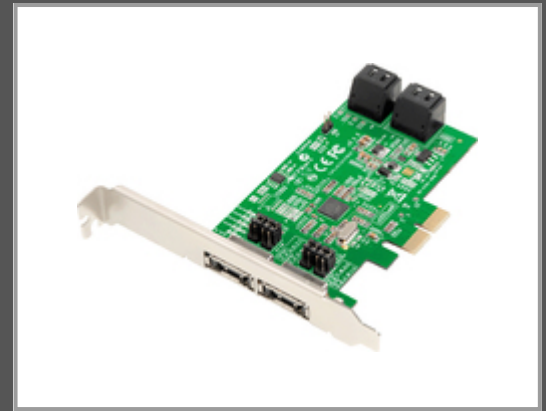

Dawicontrol DC 624e Raid - Speichercontroller - Raid-Controller - Serial ATA

600 MB/s - SATA - PCI - PCI-Express - 7 Pin - RAID RAID

Gruppe	Controller
Hersteller	Dawicontrol
Hersteller Art. Nr.	DC-624E RAID
EAN/UPC	4027377386243

Hauptmerkmale

Allgemein	
Unterstützte Speicherlaufwerk-Schnittstellen	SATA
Hostschnittstelle	PCI Express x2
RAID Level	0, 1, 5, 10, JBOD
Unterstützt Windows-Betriebssysteme	Windows 2000, Windows 7 Home Basic, Windows 7 Home Basic x64, Windows 7 Home Premium, Windows 7 Home Premium x64, Windows 7 Professional, Windows 7 Professional x64, Windows 7 Starter, Windows 7 Starter x64, Windows 7 Ultimate, Windows 7 Ultimate x64, Windows 8, Windows 8 Enterprise, Windows 8 Enterprise x64, Windows 8 Pro, Windows 8 Pro x64, Windows 8 x64, Windows Vista Business, Windows Vista Business x64, Windows Vista Enterprise, Windows Vista Enterprise x64, Windows Vista Home Basic, Windows Vista Home Basic x64, Windows Vista Home Premium, Windows Vista Home Premium x64, Windows Vista Ultimate, Windows Vista Ultimate x64, Windows XP Home, Windows XP Professional, Windows XP Professional x64
Maximal unterstützte Speicherkapazität	2 TB