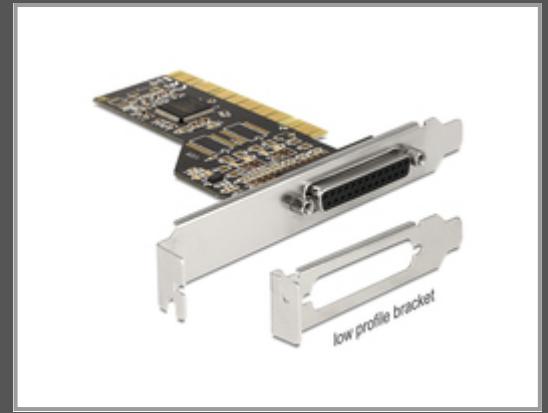

Delock 89362 - PCI - Parallel - 0,0015 Gbit/s - Windows 7 Home Basic - Windows 7 Home Basic x64 - Windows 7 Home Premium - Windows 7 Home Premium...

Karte > 1 x Parallel

Gruppe	Netzwerkadapter / Schnittstellen
Hersteller	Delock
Hersteller Art. Nr.	89362
EAN/UPC	4043619893621

Hauptmerkmale

Allgemein

Hostschnittstelle	PCI
Ausgangsschnittstelle	Parallel
Datenübertragungsrate (max)	0,0015 Gbit/s
Unterstützt Windows-Betriebssysteme	Windows 7 Home Basic, Windows 7 Home Basic x64, Windows 7 Home Premium, Windows 7 Home Premium x64, Windows 7 Professional, Windows 7 Professional x64, Windows 7 Starter, Windows 7 Starter x64, Windows 7 Ultimate, Windows 7 Ultimate x64, Windows 8, Windows 8 Enterprise, Windows 8 Enterprise x64, Windows 8 Pro, Windows 8 Pro x64, Windows 8 x64, Windows Vista Business, Windows Vista Business x64, Windows Vista Enterprise, Windows Vista Enterprise x64, Windows Vista Home Basic, Windows Vista Home Basic x64, Windows Vista Home Premium, Windows Vista Home Premium x64, Windows Vista Ultimate, Windows Vista Ultimate x64, Windows XP Home, Windows XP Home x64, Windows XP Professional, Windows XP Professional x64