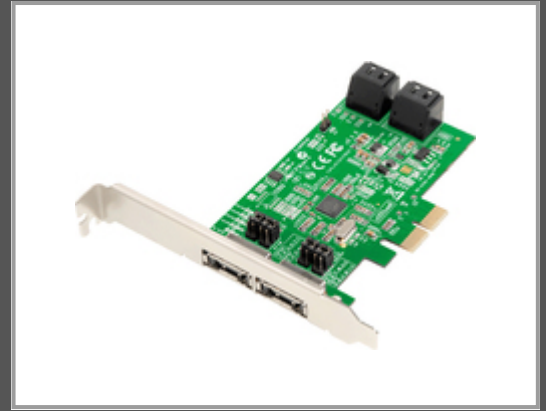

# Dawicontrol DC 624e Raid - Speichercontroller - Raid-Controller - Serial ATA

600 MB/s - SATA - PCI - PCI-Express - 7 Pin - RAID RAID

Gruppe	Controller
Hersteller	Dawicontrol
Hersteller Art. Nr.	DC-624E RAID
EAN/UPC	4027377386243

## Hauptmerkmale

	Allgemein
Unterstützte Speicherlaufwerk-Schnittstellen	SATA
Hostschnittstelle	PCI Express x2
RAID Level	0, 1, 5, 10, JBOD
Unterstützt Windows-Betriebssysteme	Windows 2000, Windows 7 Home Basic, Windows 7 Home Basic x64, Windows 7 Home Premium, Windows 7 Home Premium x64, Windows 7 Professional, Windows 7 Professional x64, Windows 7 Starter, Windows 7 Starter x64, Windows 7 Ultimate, Windows 7 Ultimate x64, Windows 8, Windows 8 Enterprise, Windows 8 Enterprise x64, Windows 8 Pro, Windows 8 Pro x64, Windows 8 x64, Windows Vista Business, Windows Vista Business x64, Windows Vista Enterprise, Windows Vista Enterprise x64, Windows Vista Home Basic, Windows Vista Home Basic x64, Windows Vista Home Premium, Windows Vista Home Premium x64, Windows Vista Ultimate, Windows Vista Ultimate x64, Windows XP Home, Windows XP Professional, Windows XP Professional x64
Maximal unterstützte Speicherkapazität	2 TB