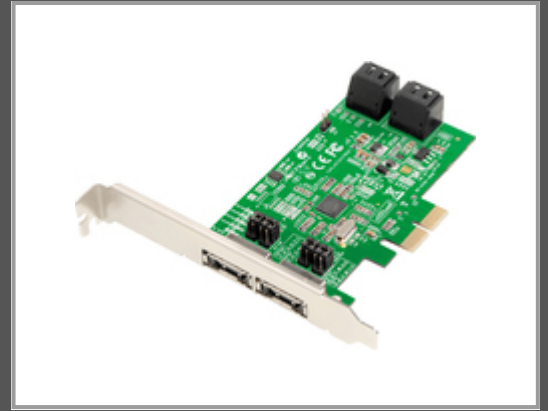

Dawicontrol DC 624e Raid - Speichercontroller - Raid-Controller - Serial ATA

600 MB/s - SATA - PCI - PCI-Express - 7 Pin - RAID RAID

Gruppe	Controller
Hersteller	Dawicontrol
Hersteller Art. Nr.	DC-624E RAID
EAN/UPC	4027377386243

Hauptmerkmale

	Allgemein
Unterstützte Speicherlaufwerk-Schnittstellen	SATA
Hostschnittstelle	PCI Express x2
RAID Level	0, 1, 5, 10, JBOD
Unterstützt Windows-Betriebssysteme	Windows 2000, Windows 7 Home Basic, Windows 7 Home Basic x64, Windows 7 Home Premium, Windows 7 Home Premium x64, Windows 7 Professional, Windows 7 Professional x64, Windows 7 Starter, Windows 7 Starter x64, Windows 7 Ultimate, Windows 7 Ultimate x64, Windows 8, Windows 8 Enterprise, Windows 8 Enterprise x64, Windows 8 Pro, Windows 8 Pro x64, Windows 8 x64, Windows Vista Business, Windows Vista Business x64, Windows Vista Enterprise, Windows Vista Enterprise x64, Windows Vista Home Basic, Windows Vista Home Basic x64, Windows Vista Home Premium, Windows Vista Home Premium x64, Windows Vista Ultimate, Windows Vista Ultimate x64, Windows XP Home, Windows XP Professional, Windows XP Professional x64
Maximal unterstützte Speicherkapazität	2 TB