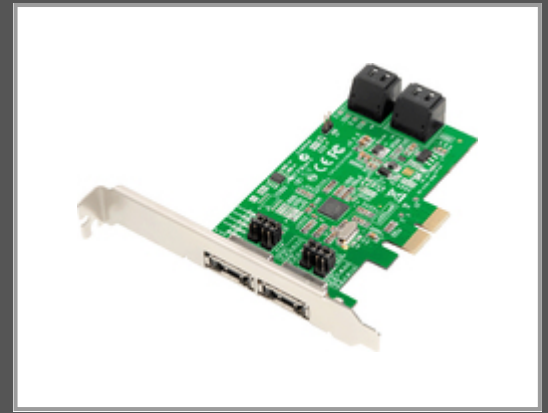

Dawicontrol DC 624e Raid - Speichercontroller - Raid-Controller - Serial ATA

600 MB/s - SATA - PCI - PCI-Express - 7 Pin - RAID RAID

Gruppe	Controller
Hersteller	Dawicontrol
Hersteller Art. Nr.	DC-624E RAID
EAN/UPC	4027377386243

Hauptmerkmale

	Allgemein
Unterstützte Speicherlaufwerk-Schnittstellen	SATA
Hostschnittstelle	PCI Express x2
RAID Level	0, 1, 5, 10, JBOD
Unterstützt Windows-Betriebssysteme	Windows 2000, Windows 7 Home Basic, Windows 7 Home Basic x64, Windows 7 Home Premium, Windows 7 Home Premium x64, Windows 7 Professional, Windows 7 Professional x64, Windows 7 Starter, Windows 7 Starter x64, Windows 7 Ultimate, Windows 7 Ultimate x64, Windows 8, Windows 8 Enterprise, Windows 8 Enterprise x64, Windows 8 Pro, Windows 8 Pro x64, Windows 8 x64, Windows Vista Business, Windows Vista Business x64, Windows Vista Enterprise, Windows Vista Enterprise x64, Windows Vista Home Basic, Windows Vista Home Basic x64, Windows Vista Home Premium, Windows Vista Home Premium x64, Windows Vista Ultimate, Windows Vista Ultimate x64, Windows XP Home, Windows XP Professional, Windows XP Professional x64
Maximal unterstützte Speicherkapazität	2 TB